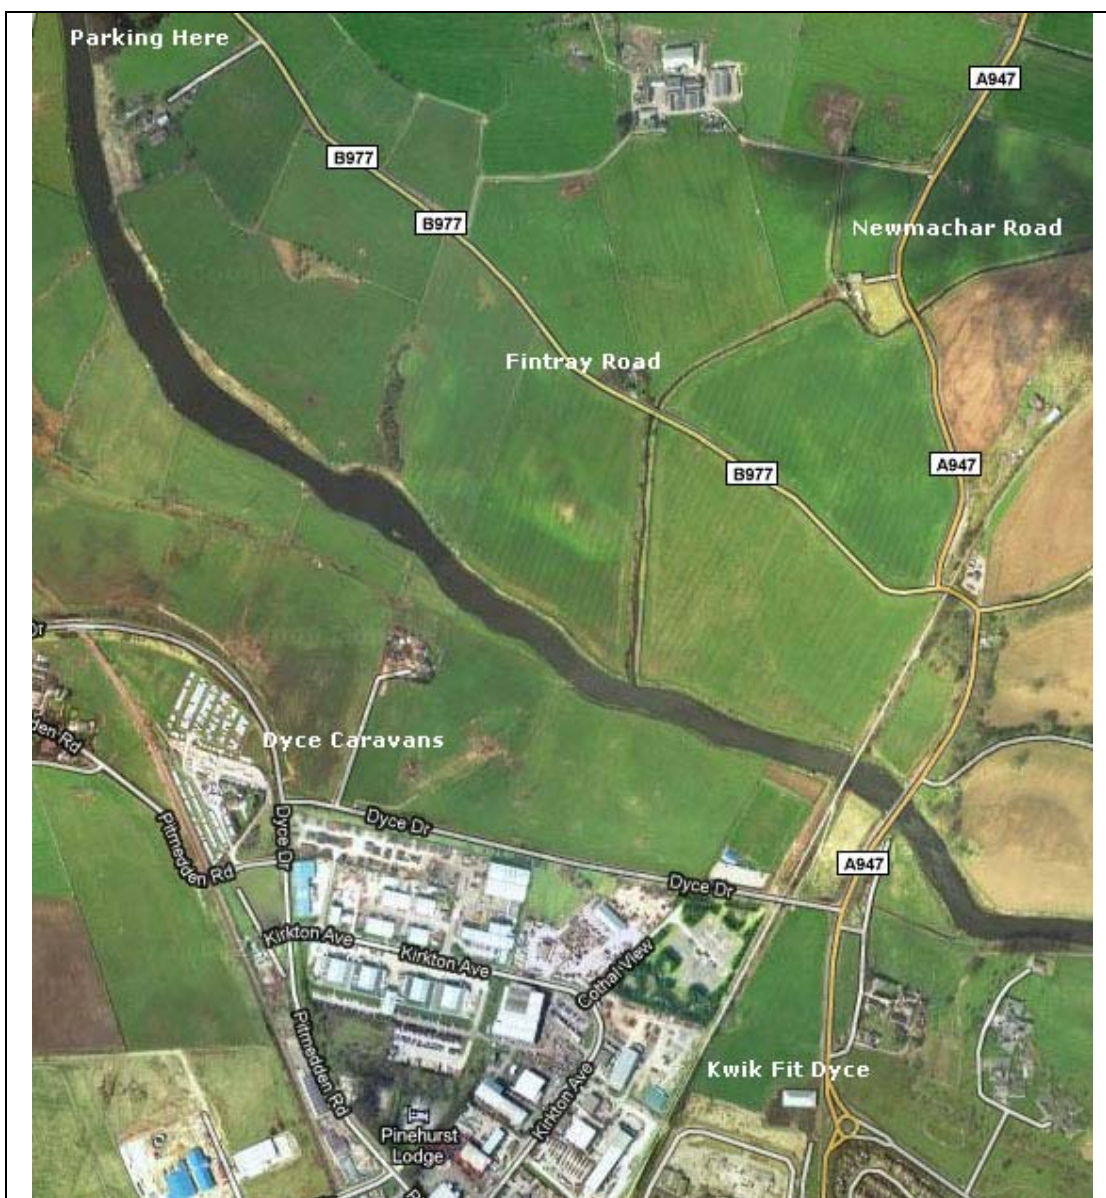

## Claymore Paintball

Site Address

Place Of Goval

Between Dyce - Fintray

AB21 0HT